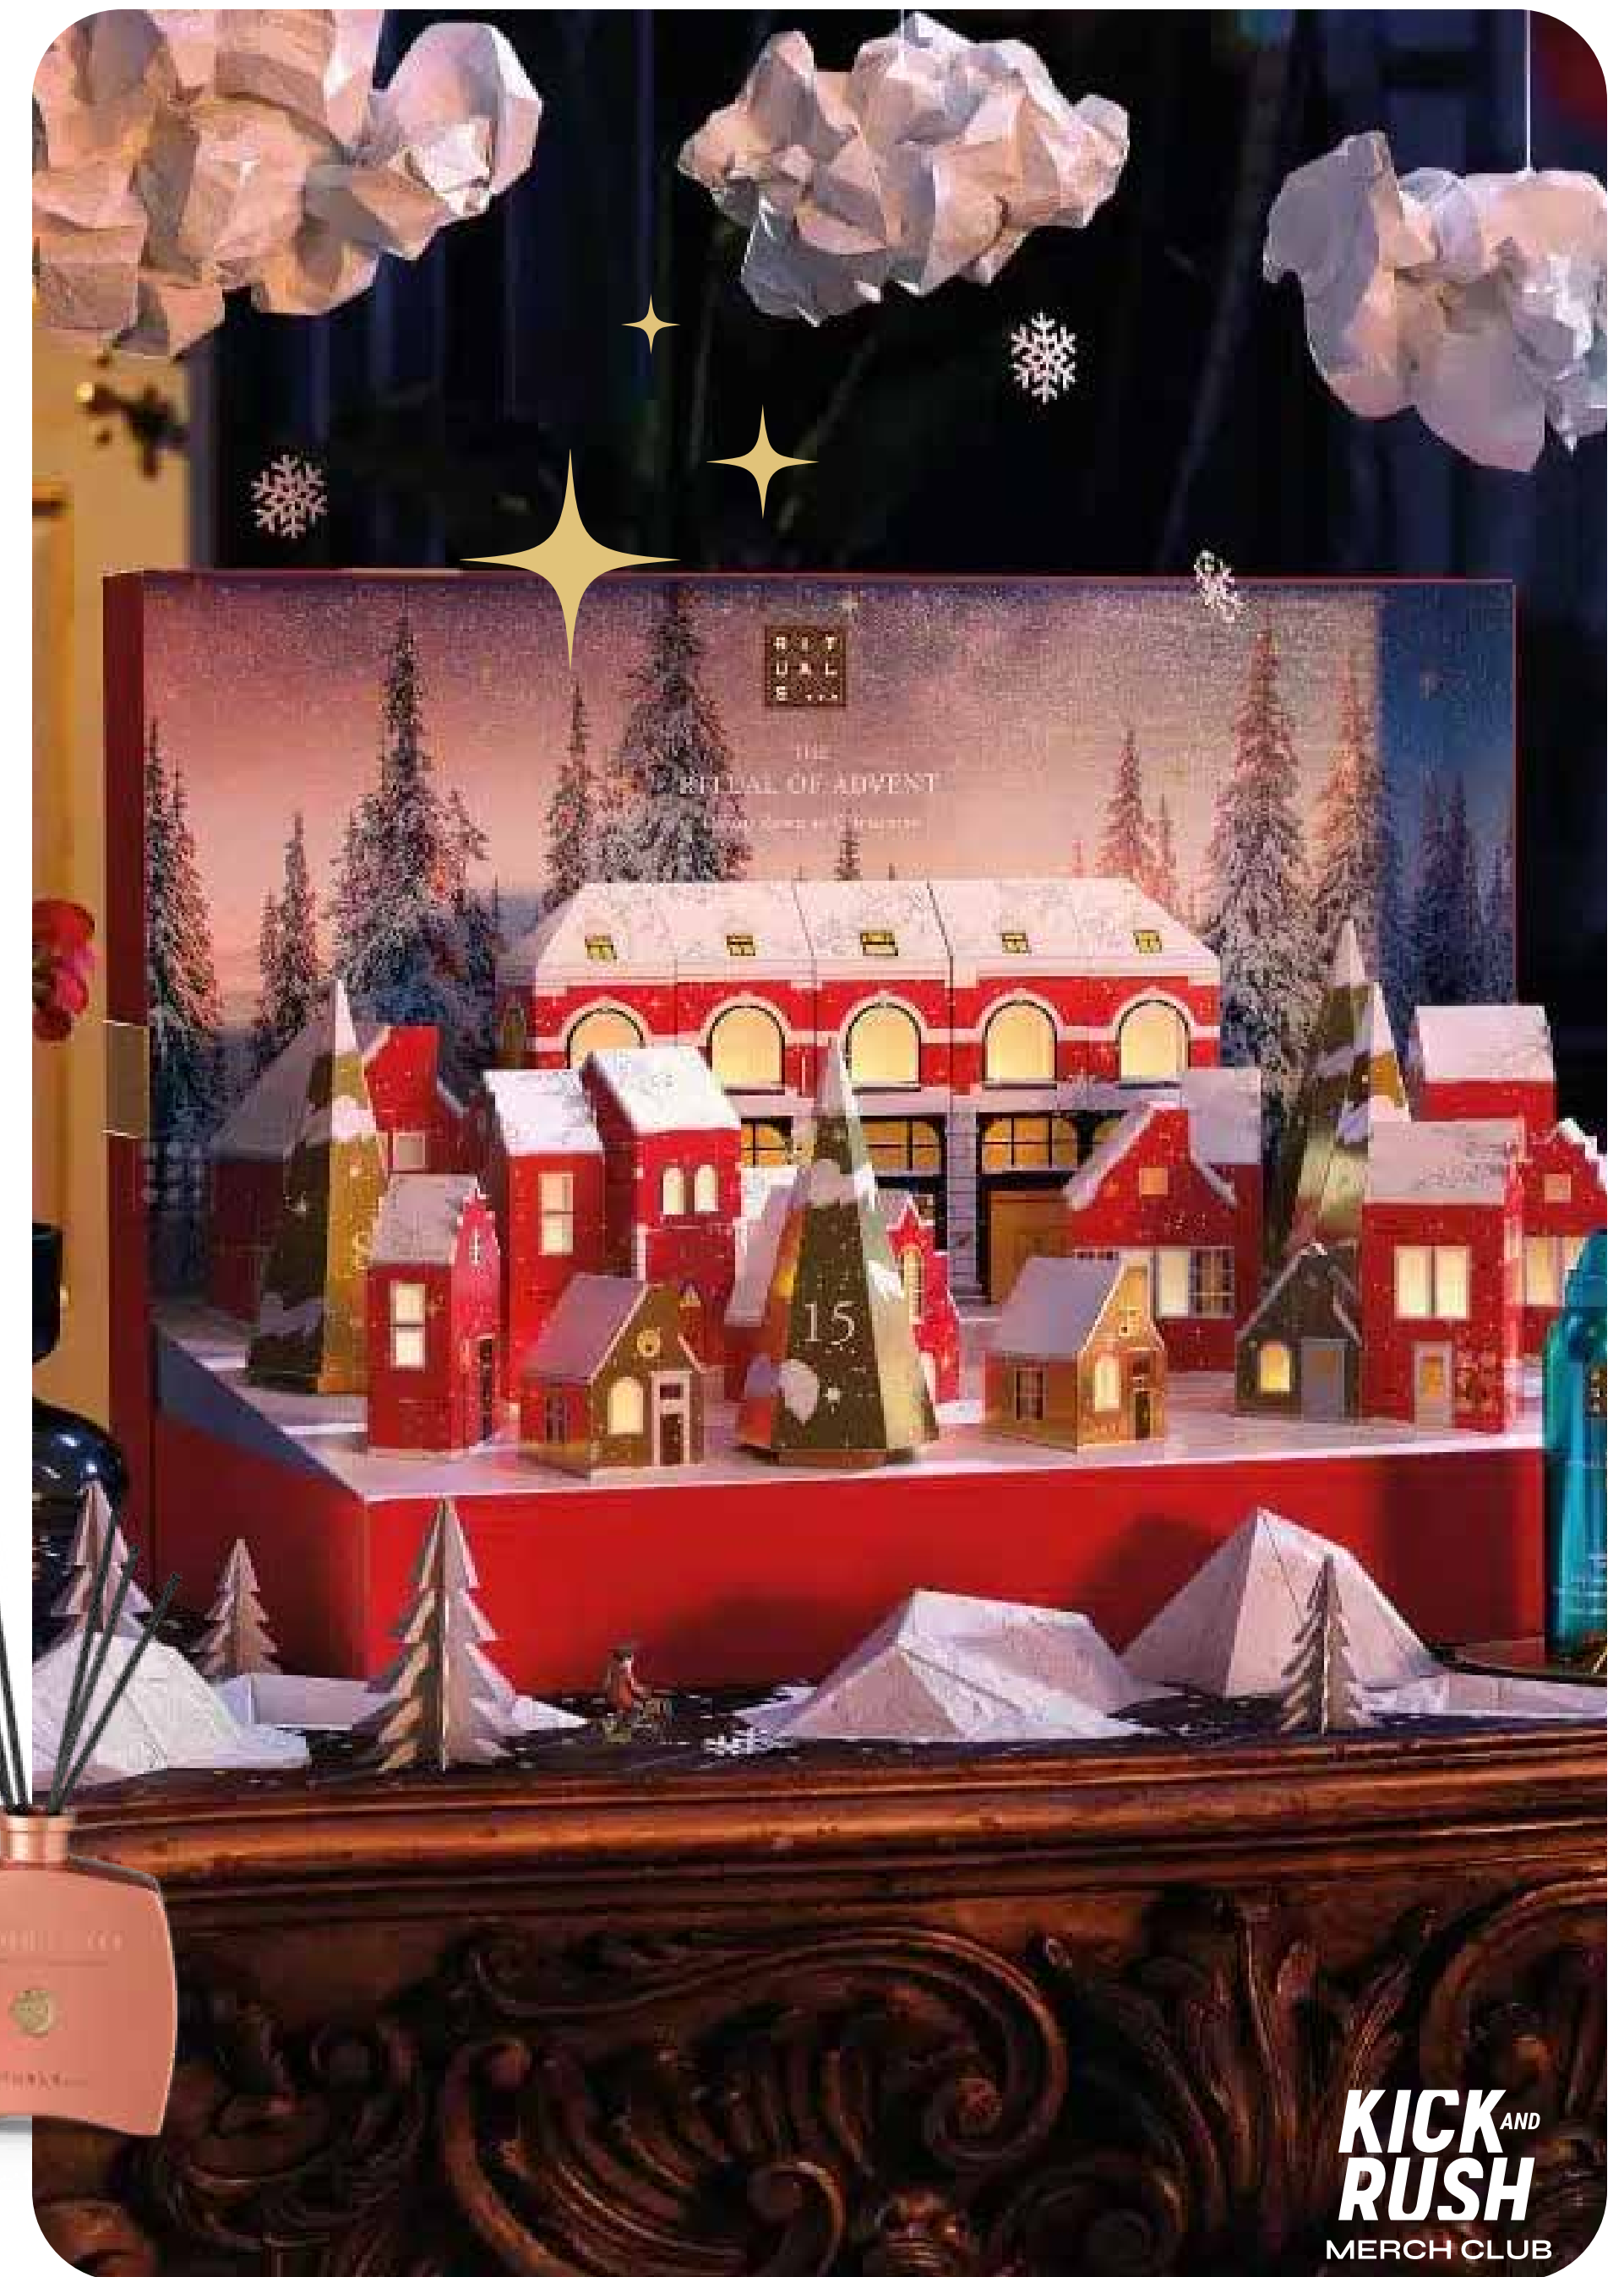

smeg
RETRO SET

VINTAGE BREAKFAST SET
(COMES TOGETHER)

KICK AND RUSH
MERCH CLUB

RITUAL ADVENT
CALENDAR

KICK AND RUSH
MERCH CLUB

Copyright © 2024 Kick and Rush. All rights reserved. The markings on the products shown are mock ups, variations in size and colour are possible in the final files.