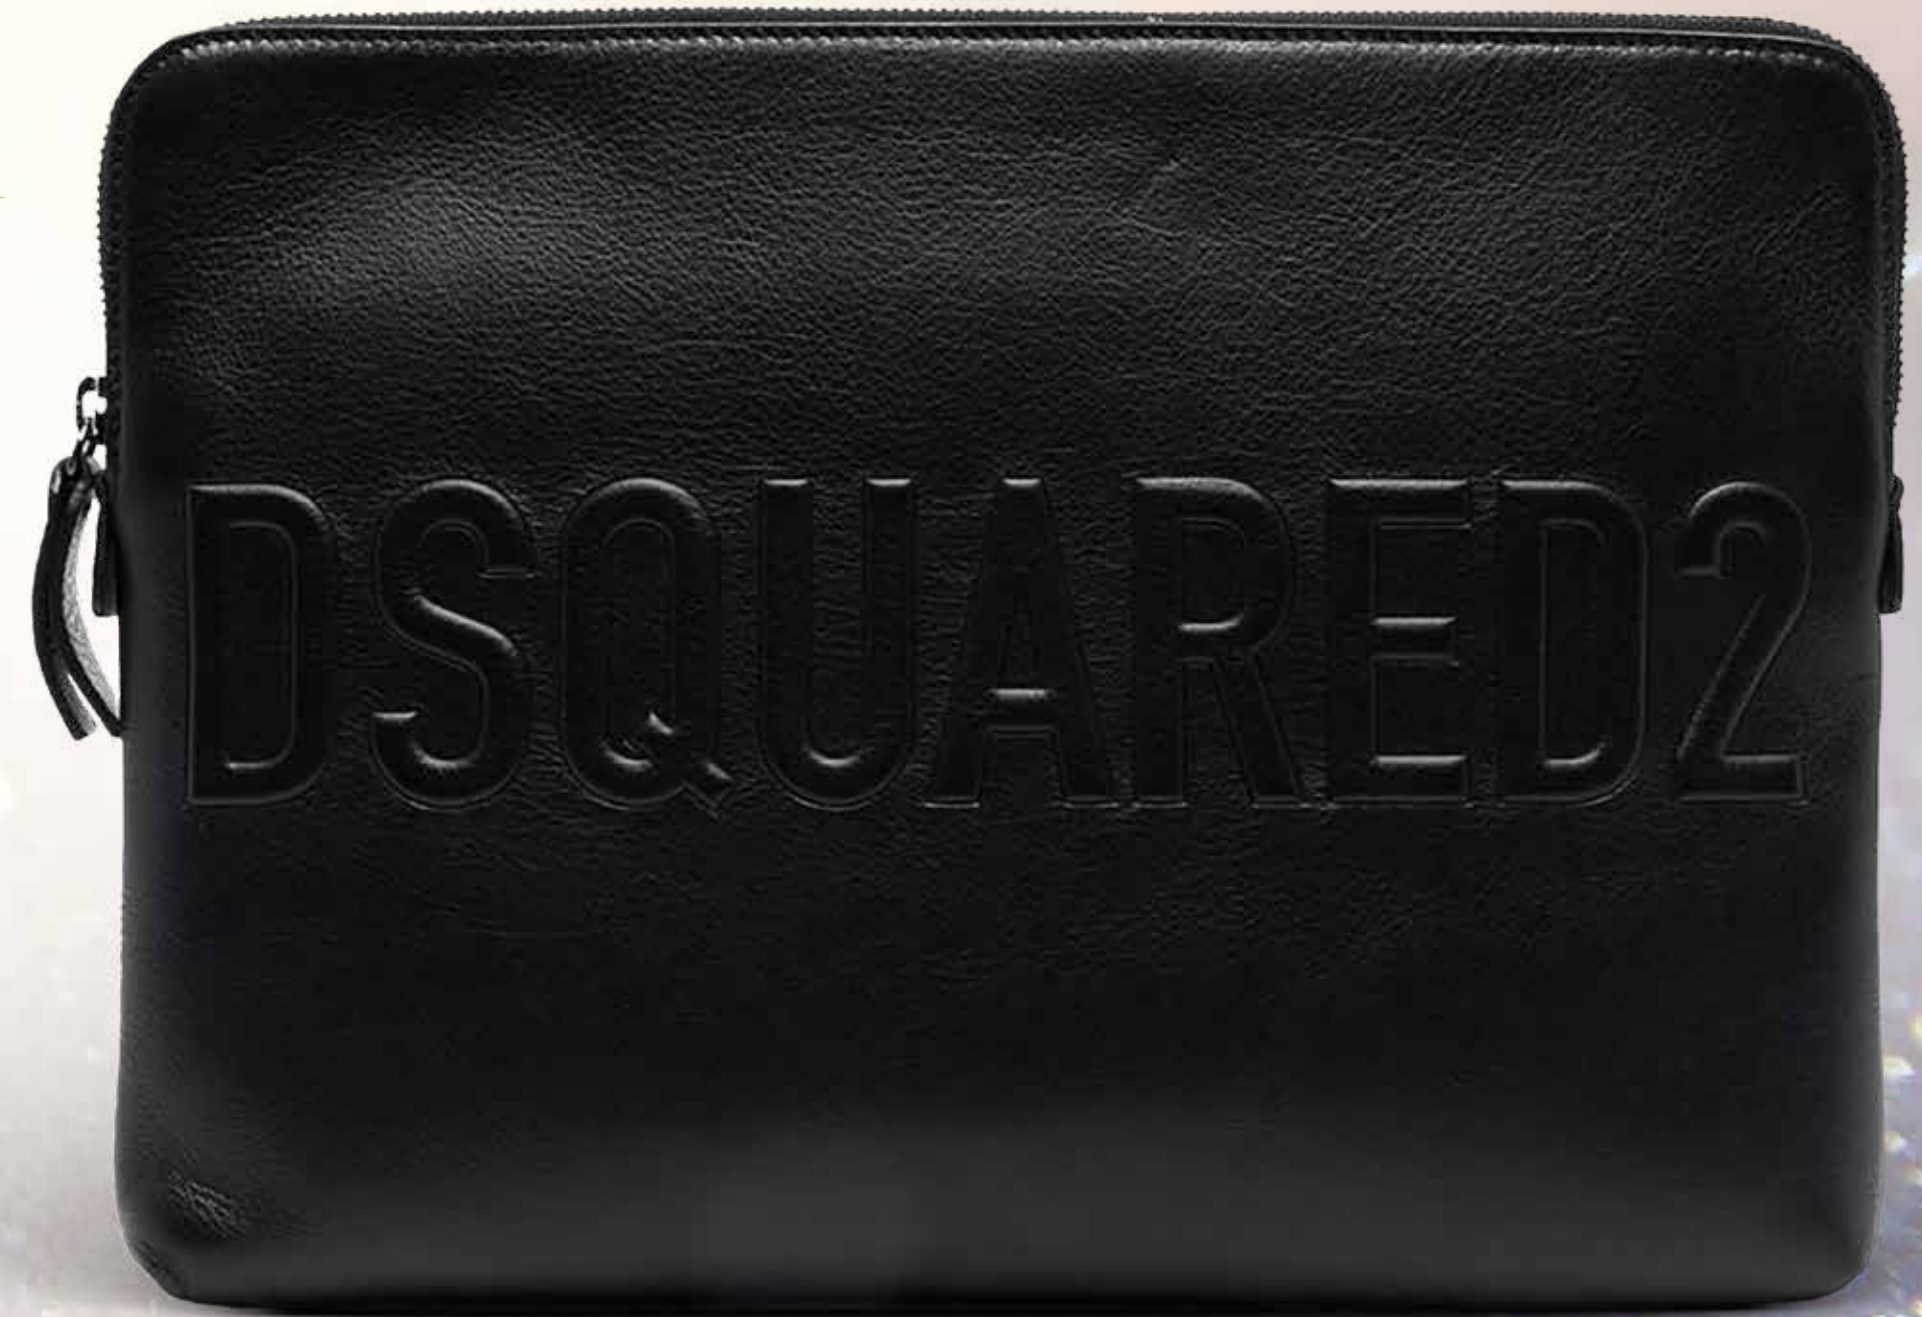

LEXON[®] COLLECTION.

BUBBLE
LAMP

MINA
LEXON LAMP
AND SPEAKER

LEXON
ORBE LED

**KICK^{AND}
RUSH**
MERCH CLUB

PREMIUM SET

SWISS
PEAK AWARE TECH
POUCH

LEATHER
HAND POUCH
WITH DEBOSSED LOGO