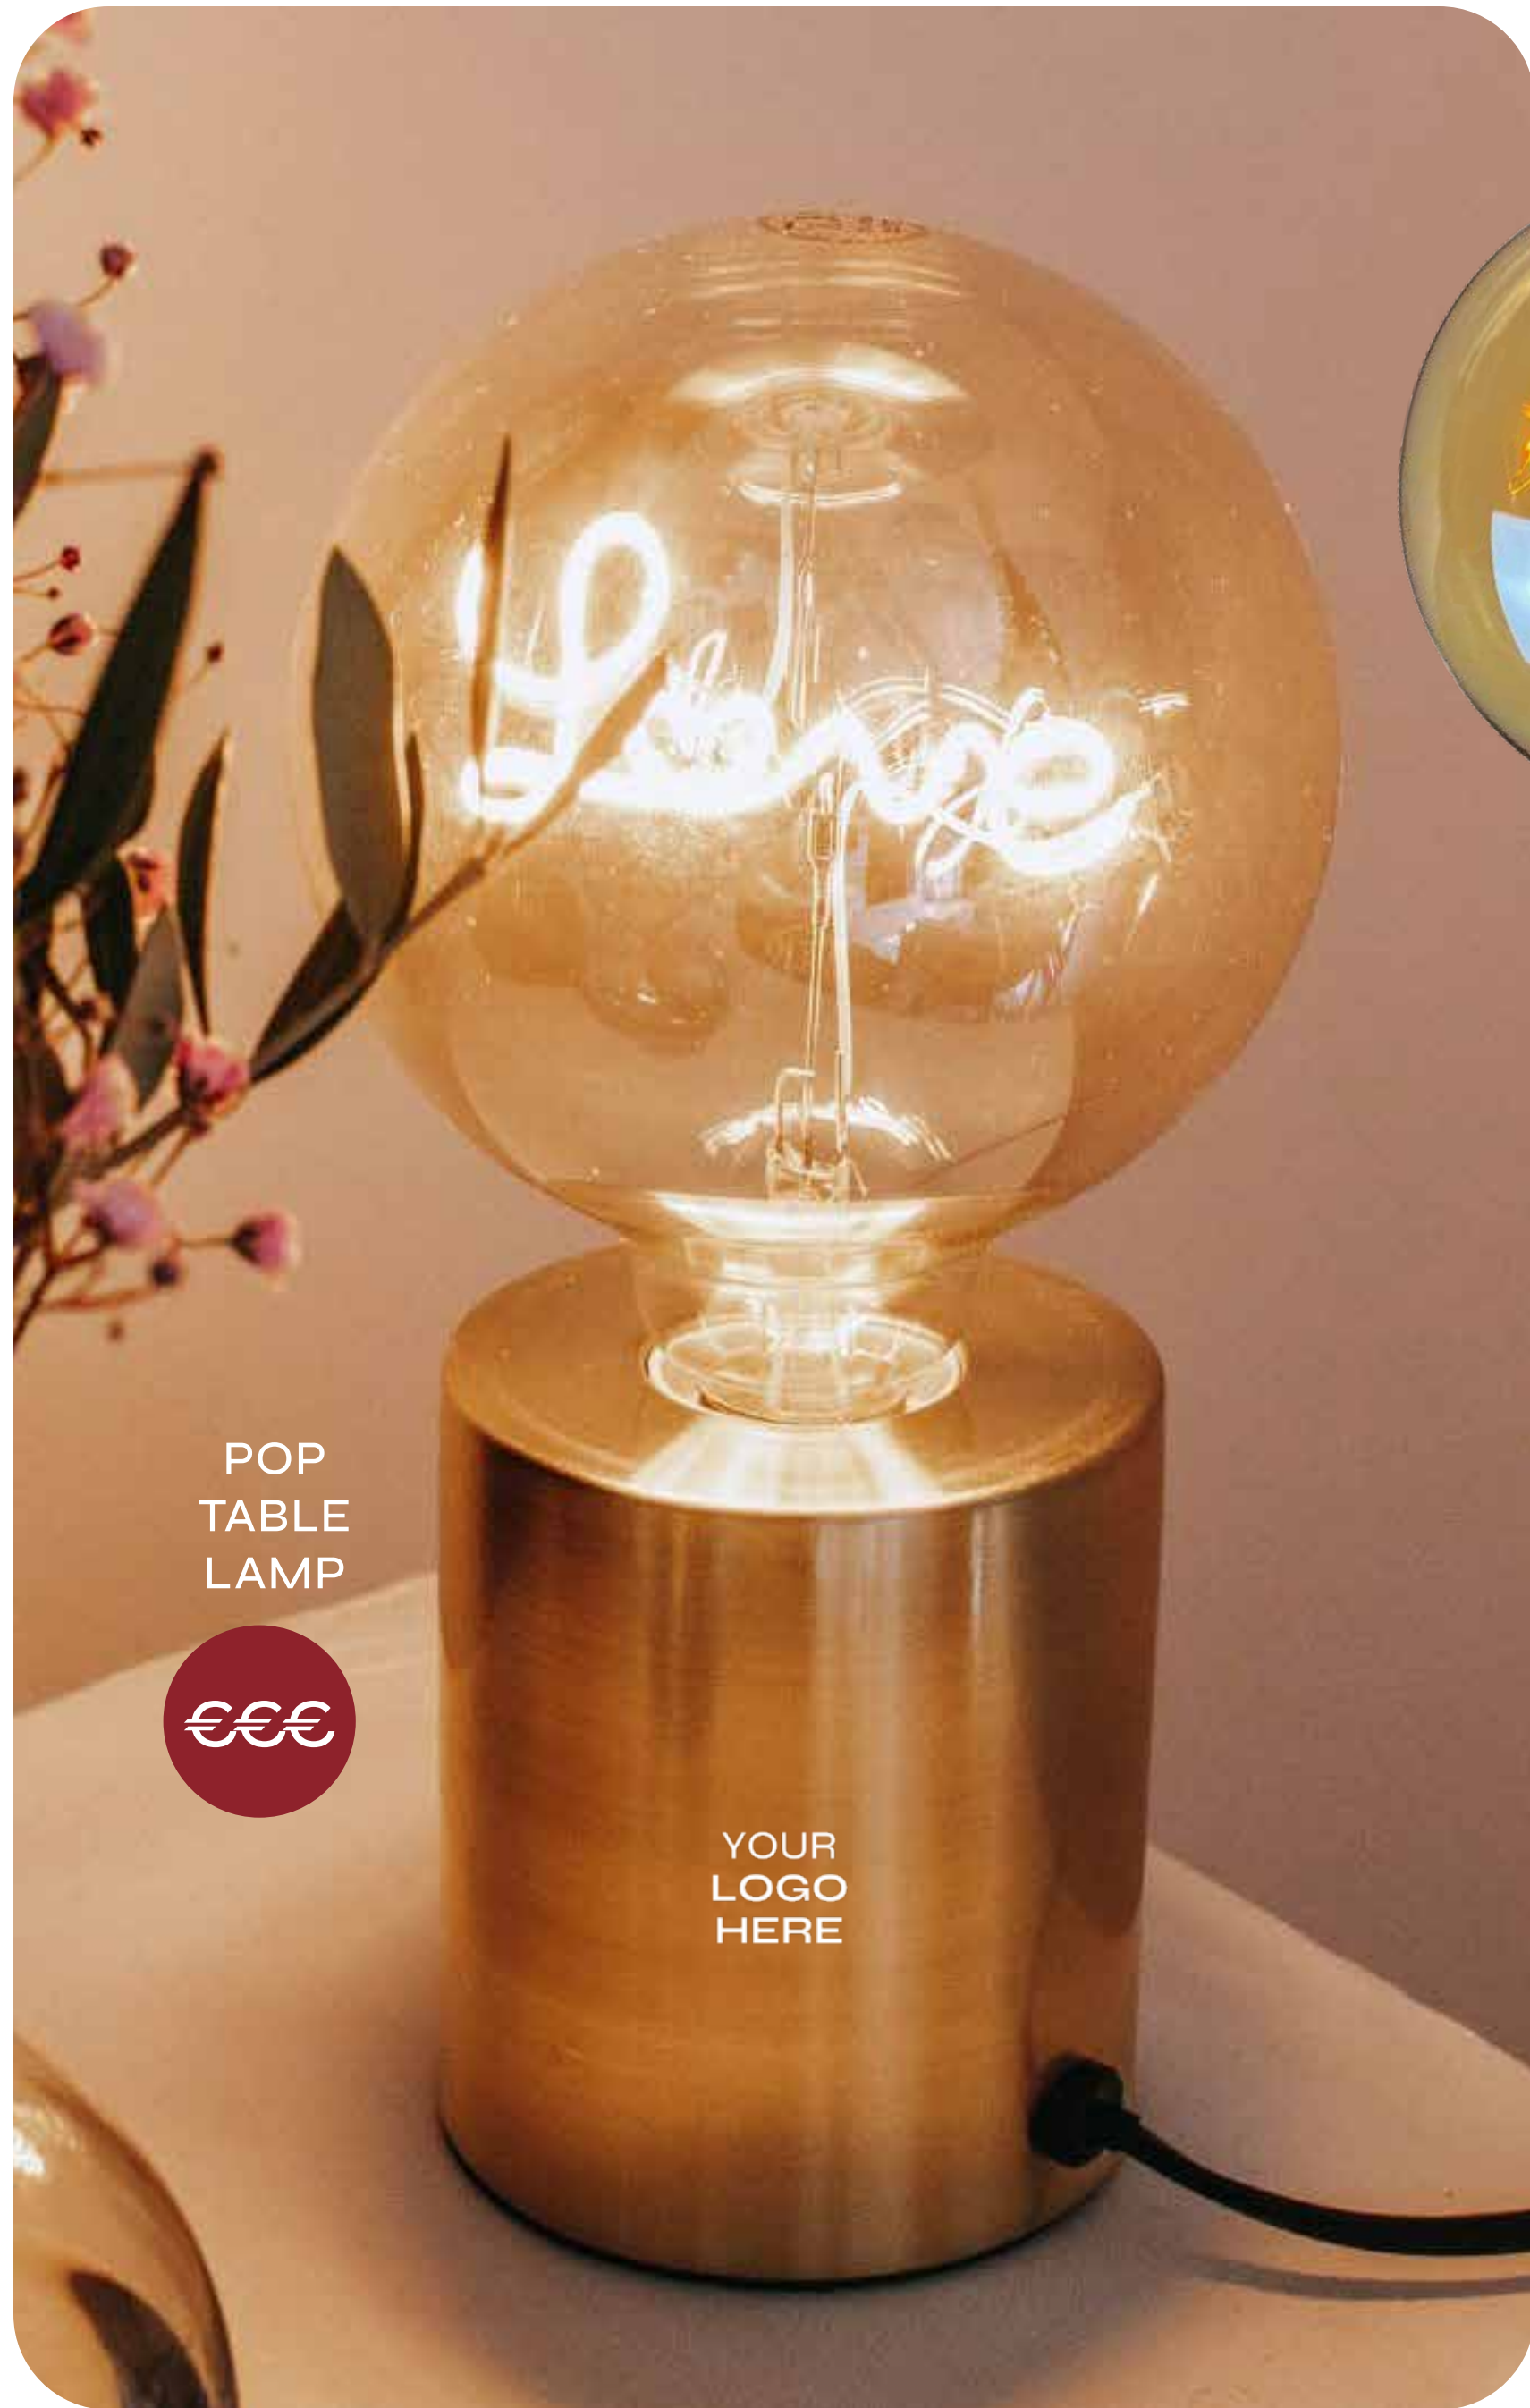

POP
TABLE
LAMP

YOUR
LOGO
HERE

LAMPS TO
LIGHTEN UP
**YOUR
SPACE!**

TABLE
LAMP

YOUR
LOGO
HERE

**KICK AND
RUSH**
MERCH CLUB

MINI SNOW MOUNTAIN LAMP

€€€