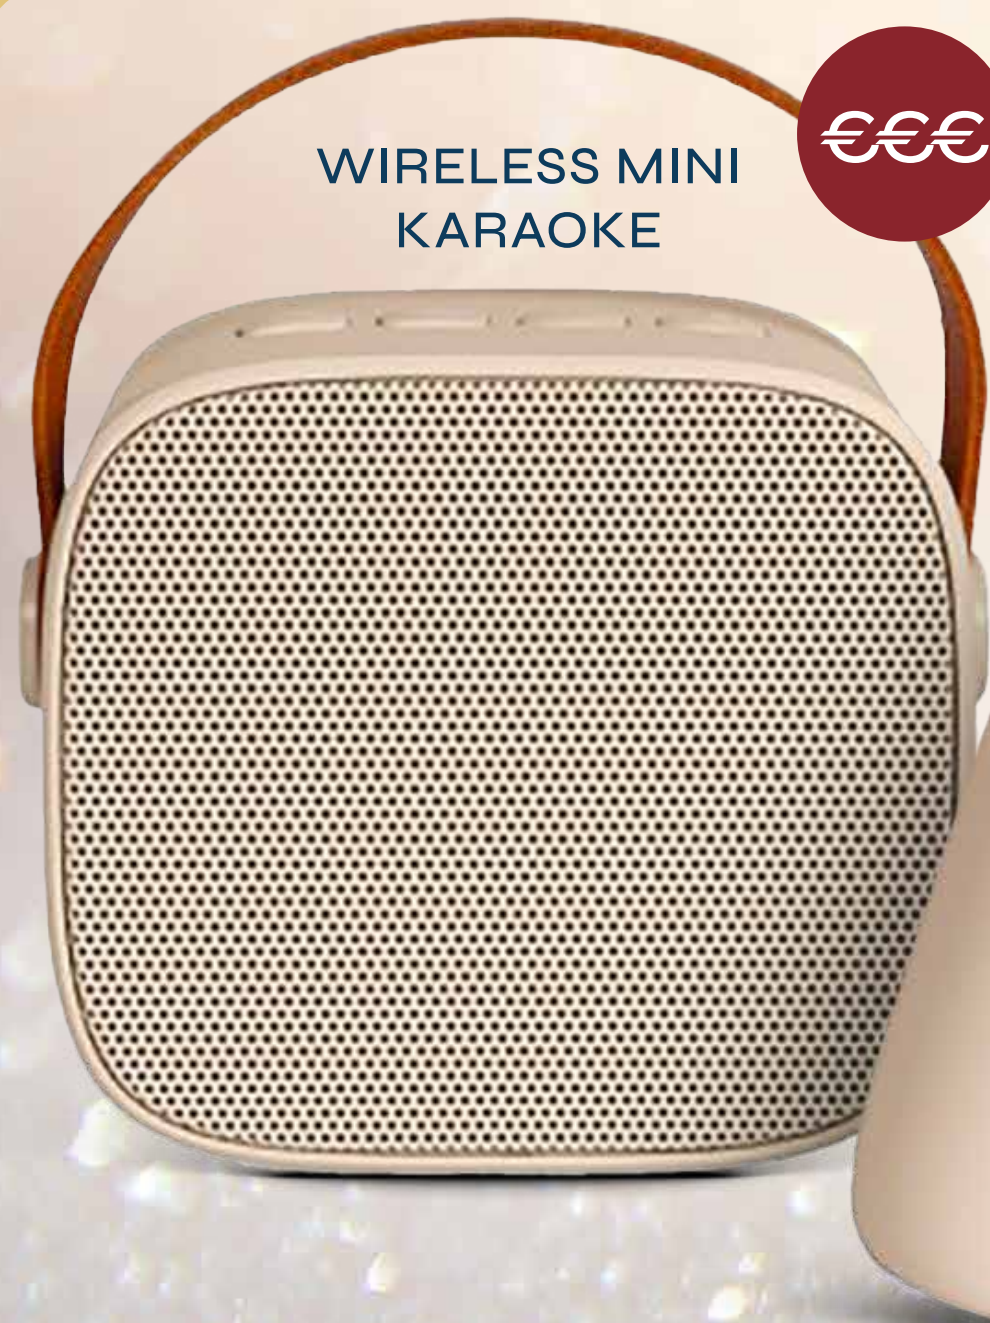

CUSTOM-MADE ITEM FOR CUSTOMER

Custom-made for KOMATSU

Budget up to **10€** per piece

Budget around **10-25 €** per piece

Budget **+25 €** per piece

READY TO PARTY!

KODAK INSTANT CAMERA

WIRELESS MINI KARAOKE